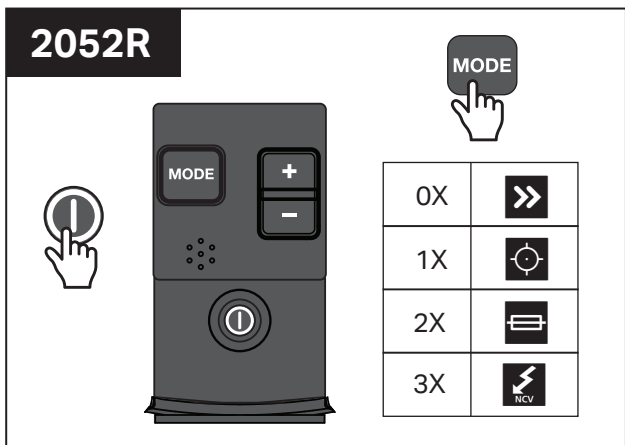

2052R/2062R
Wire Tracer Receiver
2000T
Wire Tracer Transmitter

www.fluke.com

SMART SENSOR™ (2062R)

(2052R) / TIP SENSOR (2062R)

(2052R) / BREAKER (2062R)