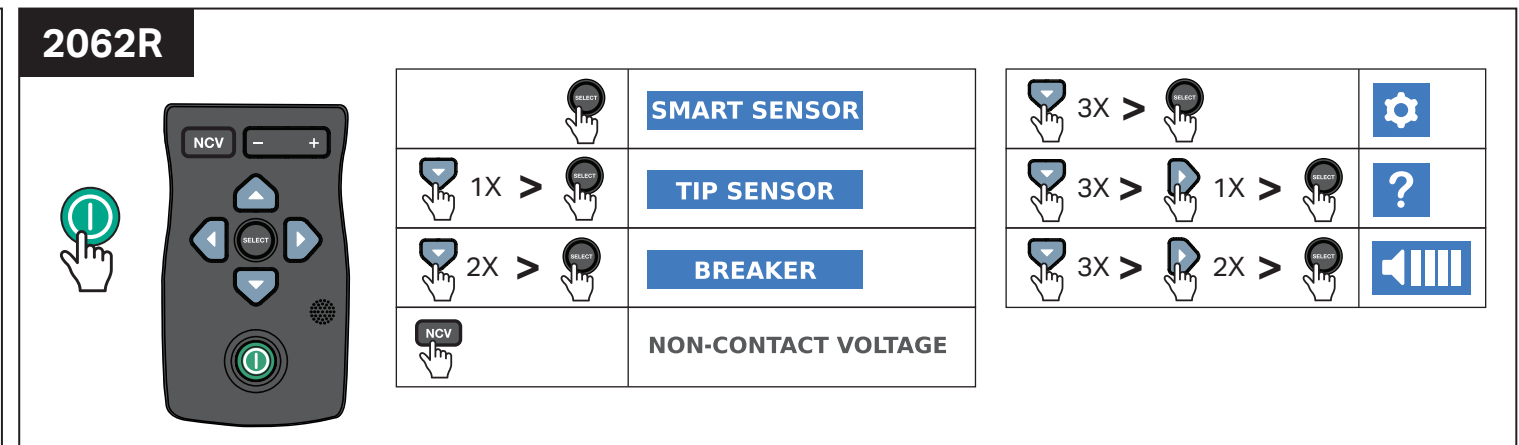

2052R/2062R
Wire Tracer Receiver
2000T
Wire Tracer Transmitter

www.fluke.com

SMART SENSOR™ (2062R)

(2052R) / TIP SENSOR (2062R)

(2052R) / BREAKER (2062R)