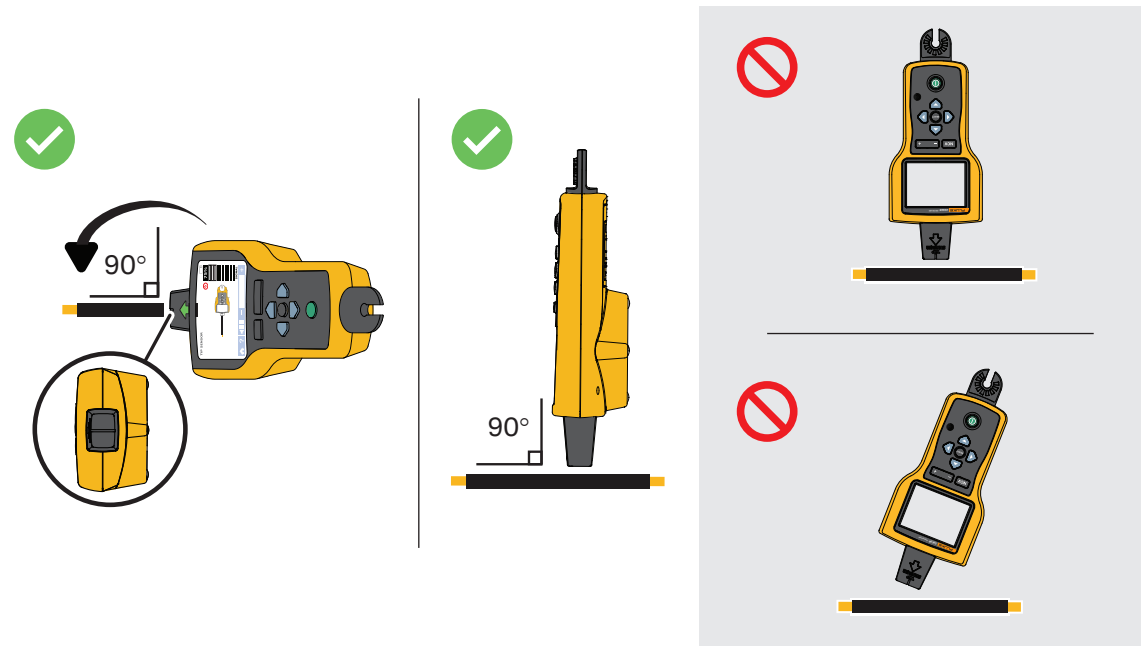

2052R/2062R
Wire Tracer Receiver
2000T
Wire Tracer Transmitter

www.fluke.com

SMART SENSOR™ (2062R)

(2052R) / TIP SENSOR (2062R)

(2052R) / BREAKER (2062R)