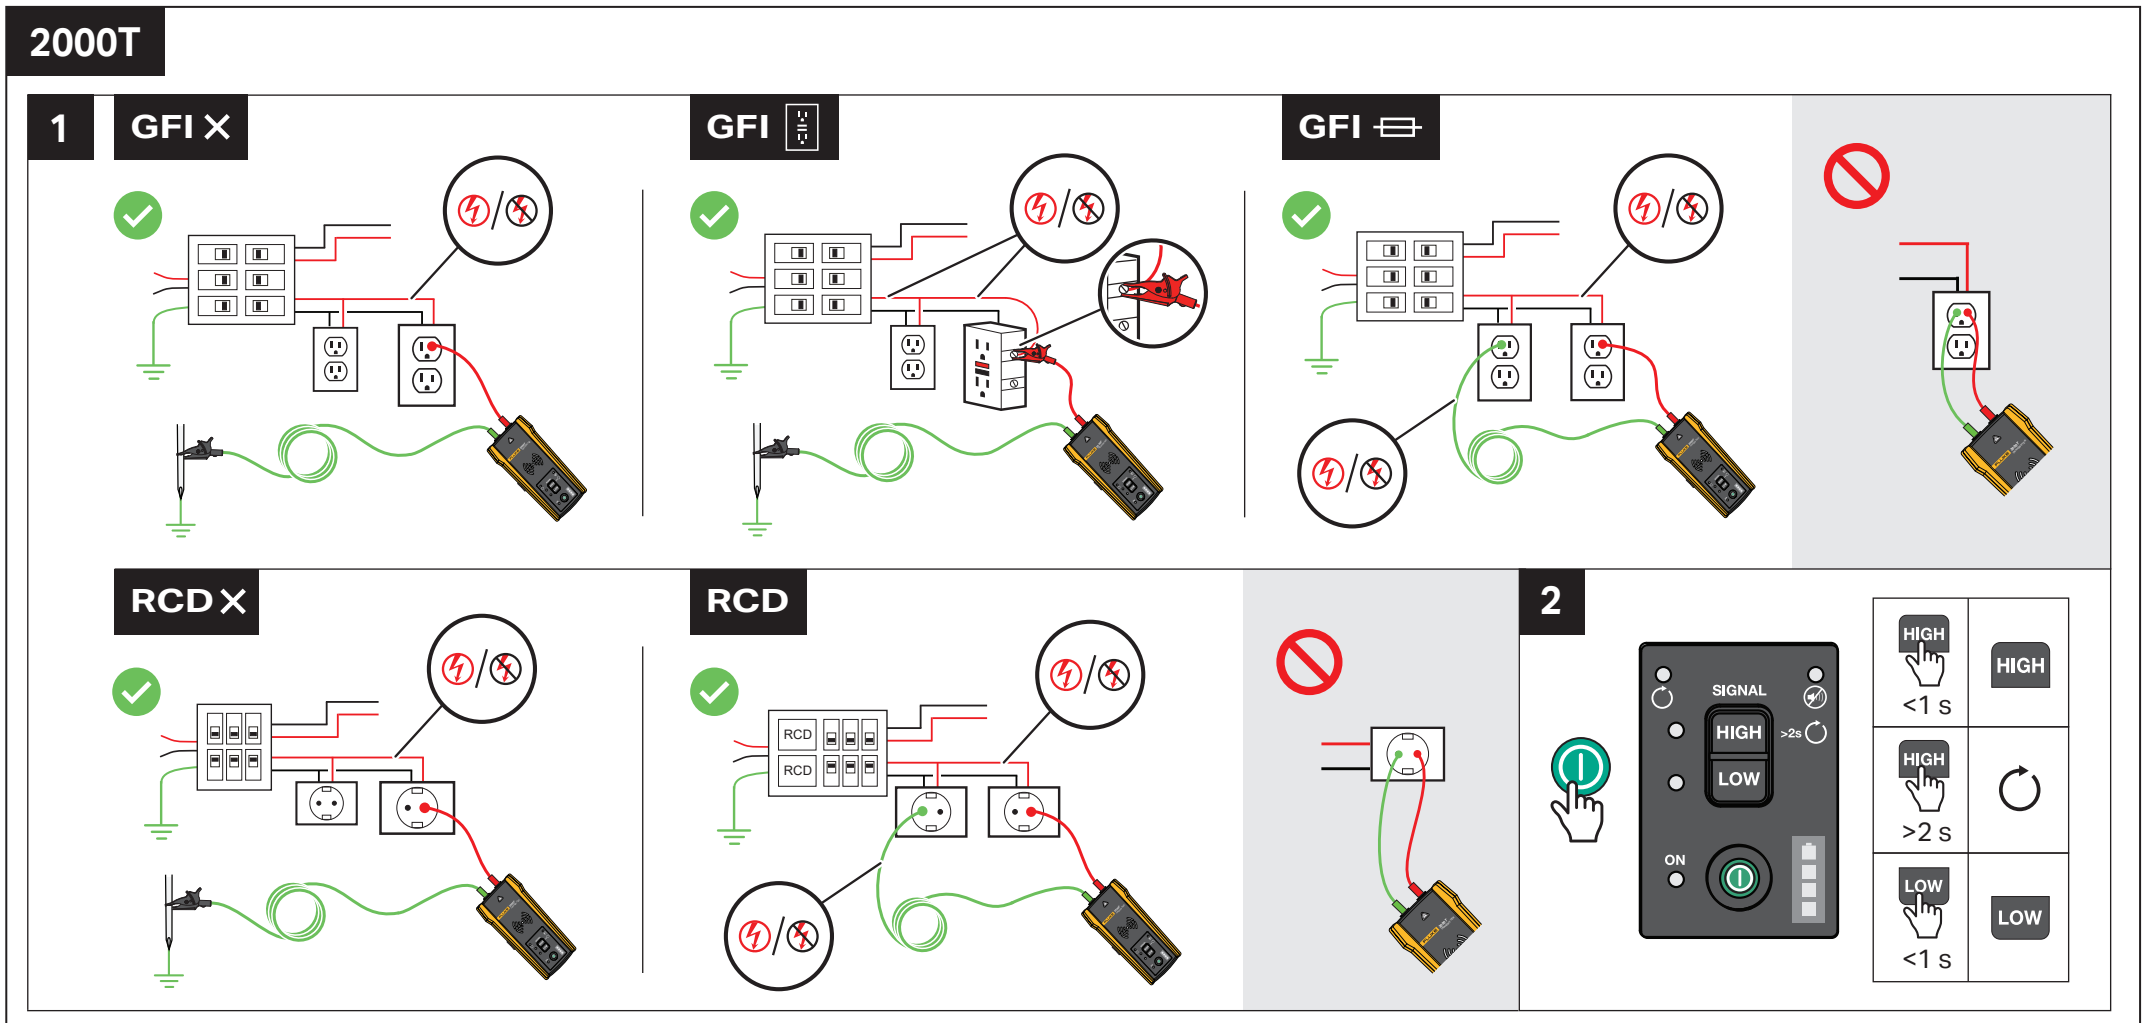

2052R/2062R
Wire Tracer Receiver
2000T
Wire Tracer Transmitter

www.fluke.com

SMART SENSOR™ (2062R)

(2052R) / TIP SENSOR (2062R)

(2052R) / BREAKER (2062R)