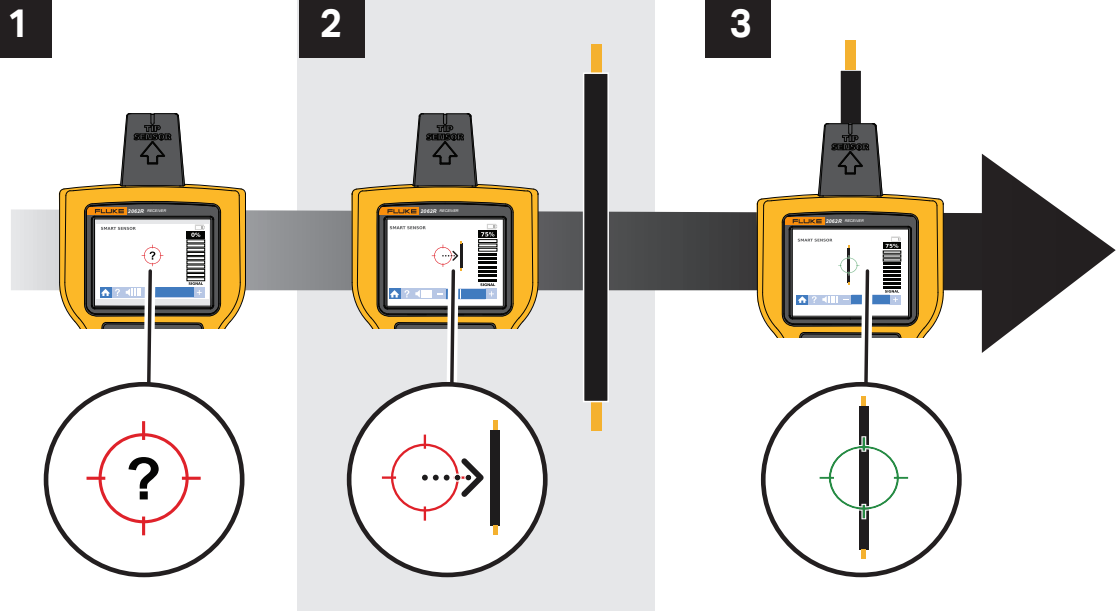

2052R/2062R
Wire Tracer Receiver
2000T
Wire Tracer Transmitter

www.fluke.com

SMART SENSOR™ (2062R)

(2052R) / TIP SENSOR (2062R)

(2052R) / BREAKER (2062R)